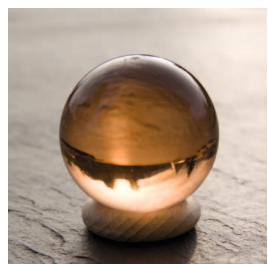

# SPHERE

The sphere is a symbol of our earth and other planets. It represents the aspect of infinity, just like the circle. Though, the sphere implies three-dimensionality.

The **SPHERE** can support the user to reconnect with the earth. This reconnection also means being able to deal with tough life incidents and letting them go in peace. The clearer the user's intention in using the SPHERES is, the more effective they will be.

SPHERES are also able to energize living and work spaces. They build up a very harmonious energy field; concentrating in the middle and radiating evenly in all directions.

**WARNING: Risk of fire in case of exposure to direct sunlight!**

## TECHNICAL DETAILS

Material: Glass

Size: Ø 40 mm