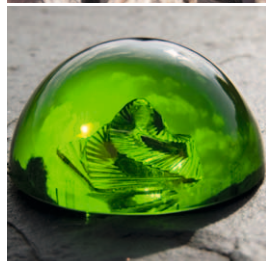

HEMISPHERE GREEN

The **HEMISPHERE GREEN** can be placed on the Thymus gland. It re-generates and unites.

Used in pairs, they provide energetic balance for all paired organs (extremities, kidneys, eyes, ears etc.).

TECHNICAL DETAILS

Material: Glass

Size: Height 20 mm, Ø 40 mm