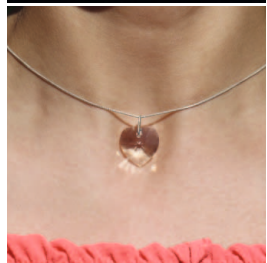

HEART PENDANT

The **HEART PENDANT** attracts other people. It fosters love, devotion, compassion, tenderness and can transform negativity.

HEART PENDANTS radiate the light of the energy of Creation upon both their wearers and their environment.

The sense of balance can be improved.

TECHNICAL DETAILS

Material: Glass

Size: approx. 17 mm